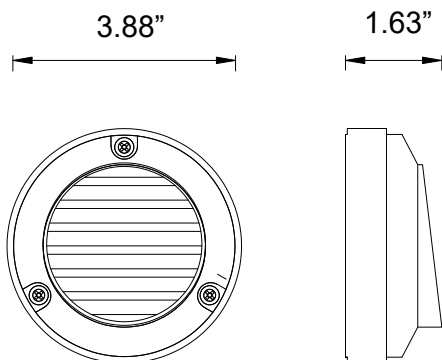

DESCRIPTION

The DL02B comes with the grille that prevents direct glare for a more pleasant viewing. The compact puck light is perfect for illuminating stairs, benches, posts, and other niche locations.