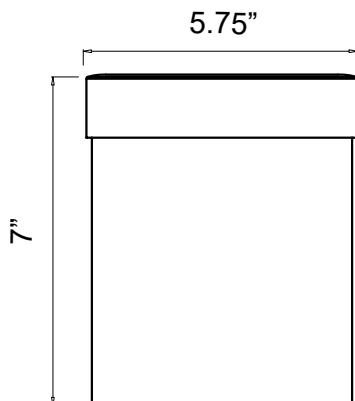

Project Name \_\_\_\_\_ Date \_\_\_\_\_

Type or Model \_\_\_\_\_ Qty \_\_\_\_\_

**IGL07B Well Lights**

**72"** wire lead

**IP65**

**PAR36** Fixture

**DESCRIPTION**

Our In-Ground light series offers a composite PAR36 well light with a brass cover with glass lens. The stainless steel Gimbal allows you to pivot our Lotus PAR36 bulb for maximum exposure. Included is a 5' foot wire lead with fork terminals for easy installation.