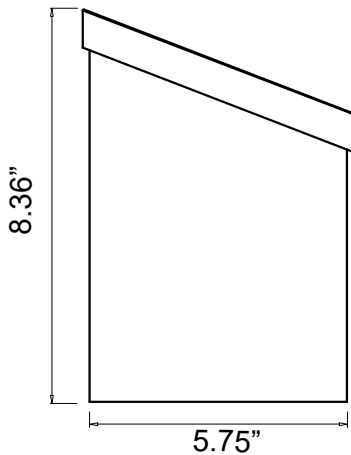

Project Name _____ Date _____

Type or Model _____ Qty _____

IGL06B Well Lights

72" wire lead

IP65

PAR36 Fixture

DESCRIPTION

Our In-Ground light series offers a composite PAR36 well light with an angled brass cover with glass lens. The stainless steel Gimbal allows you to pivot our Lotus PAR36 bulb for maximum exposure. Included is a 5' foot wire lead with fork terminals for easy installation.