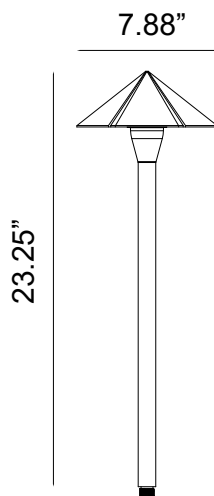

Project Name _____ Date _____

Type or Model _____ Qty _____

PL83B Path Lights

72" wire lead

IP65

G4 Fixture

DESCRIPTION

Solid brass smooth triangle path light hat, with 18 inch Stem and composite stake. Striking and contemporary design make this an ideal fixture for the more modern layout.

SPECIFICATIONS & FEATURES:

- Solid brass construction
- Specification grade, beryllium copper socket
- Premium grade direct burial cable
- Anti-Moisture Connections
- Frosted removable borosilicate glass lens
- 20W max. halogen
- Light Bronze standard finish
- Limited lifetime warranty