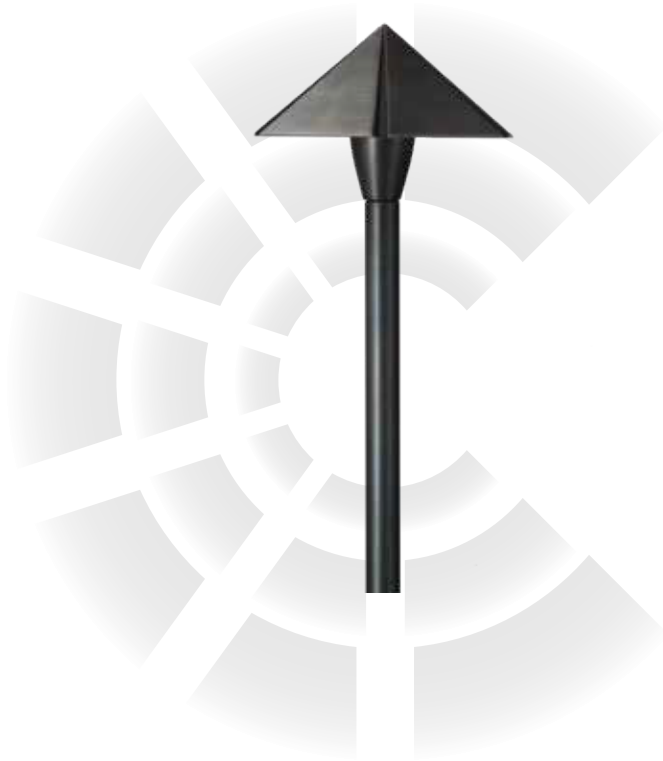

Project Name _____ Date _____

Type or Model _____ Qty _____

PL83B Path Lights

72" wire lead

IP65

G4 Fixture

DESCRIPTION

Solid brass smooth triangle path light hat, with 18 inch Stem and composite stake. Striking and contemporary design make this an ideal fixture for the more modern layout.

SPECIFICATIONS & FEATURES:

- Solid brass construction
- Specification grade, beryllium copper socket
- Premium grade direct burial cable
- Anti-Moisture Connections
- Frosted removable borosilicate glass lens
- 20W max. halogen
- Light Bronze standard finish
- Limited lifetime warranty