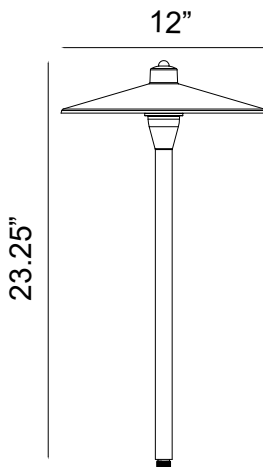

Project Name _____ Date _____

Type or Model _____ Qty _____

PL79B Path Lights

72" wire lead

IP65

G4 Fixture

DESCRIPTION

Our FL79B is a 12 inch smooth round path light hat, with an 18 inch stem and composite stake. This large path light hat is ideal to light any corner in your garden or landscape.