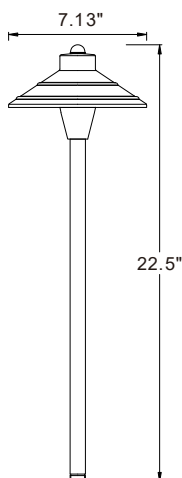

## PL44A PL44B Path Lights

72" wire lead

IP65

G4 Fixture

### DESCRIPTION

The fixture provides a generous spread of soft-edged illumination ideal for all types of paths and landscape features. Easy to assemble and install. PL44A is made up of aluminum material for a more affordable price, as the PL44B is cast solid brass for a stronger sturdier finish.