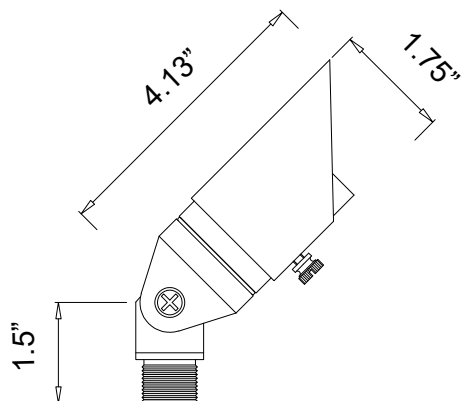

Project Name _____ Date _____

Type or Model _____ Qty _____

AL13B Up Lights

72" wire lead

IP65

MR11 Fixture

DESCRIPTION

This mini MR11 spotlight is to place in garden planters, small garden beds, and other niche areas. A removeable and adjustable glare shield allows the installer to precisely control the light so it can reduce direct glare for a more pleasant viewing experience.

SPECIFICATIONS & FEATURES:

- Solid cast brass construction
- Machined brass thumb screw
- Specification grade, beryllium copper socket
- Premium grade direct burial cable
- Anti-Moisture Connections
- 25W max. halogen
- Light Bronze standard finish
- Limited lifetime warranty