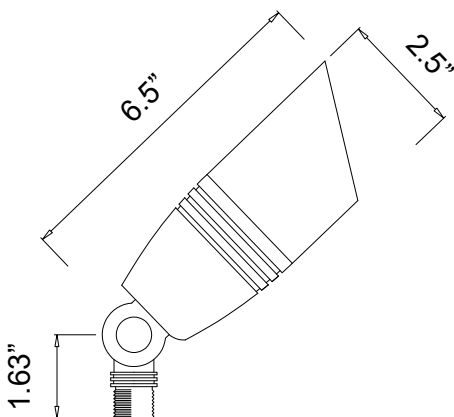

Project Name _____ Date _____

Type or Model _____ Qty _____

AL02B Up Lights

72" wire lead

IP65

MR16 Fixture

DESCRIPTION

One of our most popular up lights, it offers style and function without compromise. Heavy duty, solid brass with an elegant Antique Bronze finish gives this fixture the perfect design to blend in with any landscape environment. Its sleek straight lines, lock and load shroud feature make it an essential fixture when lighting queen palms, trees, columns, or any other tall structure.

SPECIFICATIONS & FEATURES:

- Solid cast brass construction
- Machined brass thumb screw
- Specification grade, beryllium copper socket
- Premium grade direct burial cable
- Anti-Moisture Connections
- 50W max. halogen
- Light Bronze / Gun Metal Black finish
- Limited lifetime warranty