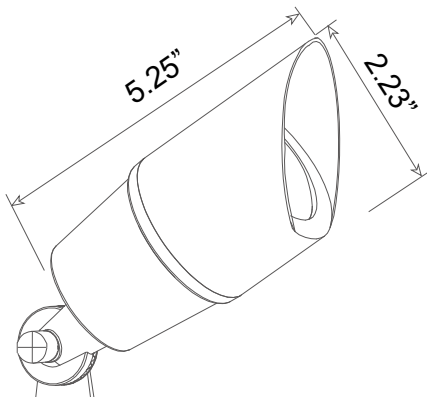

Project Name _____ Date _____

Type or Model _____ Qty _____

AL01B Up Lights

72" wire lead

IP65

MR16 Fixture

DESCRIPTION

A powerful yet compact uplight, the AL01B was designed to perform with drop-in LEDs. The compact design removes wasted space that was required in the traditional halogen fixtures. Constructed from solid brass, this CNC machined fixture is the perfect accent to any landscape.